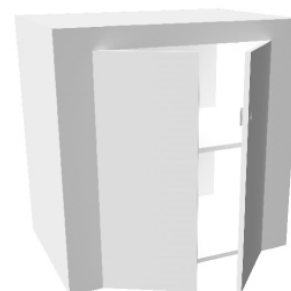

Bars, Counters & Reception Desks.

1m buffet bar (BA007)

Width - 100cm
Height - 100cm
Depth - 50cm
Shelf Height - 50cm

Available in white or any colour upon request.

2m buffet bar (BA008)

Width - 200cm
Height - 100cm
Depth - 50cm
Shelf Height - 50cm

Demo Counter (CU002)

Beech top.
Width - 144cm
Height - 4cm
Depth - 63cm

Width - 102cm
Height - 144cm
Depth - 50cm

Tongue and groove base available in any colour.

Demo Counter (CU003)

Width - 99cm Top 120cm-
Height - 110cm
Depth - 45cm

Locking Cupboard (CU004)

Width - 75cm
Height - 75cm
Depth - 50cm

Available to be graphic wrapped, fabric wrapped & painted in any colour or design.

Bars, Counters & Reception Desks.

Information Point Counter (CU005)