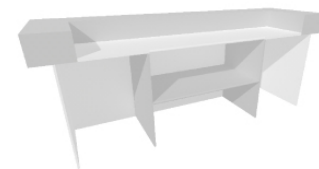

Bars, Counters & Reception Desks.

1m buffet bar (BA007)

Width - 100cm
Height - 100cm
Depth - 50cm
Shelf Height - 50cm

Available in white or any colour upon request.

2m buffet bar (BA008)

Width - 200cm
Height - 100cm
Depth - 50cm
Shelf Height - 50cm

Available in white or any colour upon request.

Straight Bar Sections (BA007)

Height - 113cm
Depth - 83cm

(BA007/1.2) - 1.2m wide section

(BA007/0.8) - 0.8m wide section

(BA007/0.6) - 0.6m wide section

Available to be graphic wrapped, fabric wrapped & painted in any colour or design.

Bar Corner Sections (BA008)

Height - 113cm
Depth - 83cm

(BA008/S) - Square Corner Section

(BA008/R) - Round Corner Section

Available to be graphic wrapped, fabric wrapped & painted in any colour or design.

Bar Flap (BA009)

Height - 113cm
Width - 120cm
Depth - 30cm

Available to be graphic wrapped, fabric wrapped & painted in any colour or design.

Please note: bar section not included.

Bar Shelving (BA011)

Wooden under counter bar shelving available to be painted in any colour.