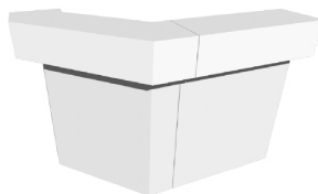

Bar Corner Sections (BA008)

Height - 113cm
Depth - 83cm

(BA008/S) - Square Corner Section

(BA008/R) - Round Corner Section

Available to be graphic wrapped, fabric wrapped & painted in any colour or design.

Bar Flap (BA009)

Height - 113cm
Width - 120cm
Depth - 30cm

Available to be graphic wrapped, fabric wrapped & painted in any colour or design.

Please note: bar section not included.

Bar Shelving (BA011)

Wooden under counter bar shelving available to be painted in any colour.

Please note: bar section not included.

Bars, Counters & Reception Desks.

Round Bar End Panel (BA012)

Available to be graphic wrapped, fabric wrapped & painted in any colour or design.

Please note: bar section not included.