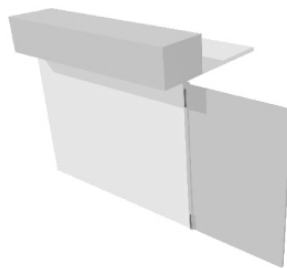

Bars, Counters & Reception Desks.

1m buffet bar (BA007)

Width - 100cm
Height - 100cm
Depth - 50cm
Shelf Height - 50cm

Available in white or any colour upon request.

2m buffet bar (BA008)

Width - 200cm
Height - 100cm
Depth - 50cm
Shelf Height - 50cm

Available in white or any colour upon request.

Straight Bar Sections (BA007)

Height - 113cm
Depth - 83cm

(BA007/1.2) - 1.2m wide section

(BA007/0.8) - 0.8m wide section

(BA007/0.6) - 0.6m wide section

Available to be graphic wrapped, fabric wrapped & painted in any colour or design.

Bar Corner Sections (BA008)

Height - 113cm
Depth - 83cm

(BA008/S) - Square Corner Section

(BA008/R) - Round Corner Section

Available to be graphic wrapped, fabric wrapped & painted in any colour or design.

Bar Flap (BA009)

Height - 113cm
Width - 120cm
Depth - 30cm

Available to be graphic wrapped, fabric wrapped & painted in any colour or design.

Please note: bar section not included.

Bar Shelving (BA011)

Wooden under counter bar shelving available to be painted in any colour.