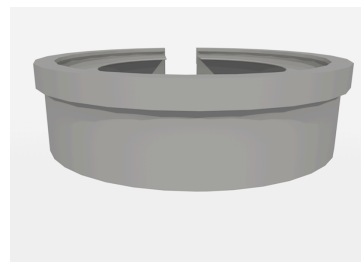

pennybänks

Bars, Counters & Reception Desks
Product Catalogue

Bars, Counters & Reception Desks.

6m Circular Bar (BA001)

Diameter - 600cm
Height - 110cm

Available to be graphic wrapped, fabric wrapped & painted in any colour or design.

4m Circular Bar (BA002)

Diameter - 400cm
Height - 110cm

Available to be graphic wrapped, fabric wrapped & painted in any colour or design.

4m Circular Bar with drop down top (BA003)

Diameter - 300cm
Height - 110cm

Available to be graphic wrapped, fabric wrapped & painted in any colour or design.

3m Circular Bar (BA004)

Diameter - 300cm
Height - 110cm

Available to be graphic wrapped, fabric wrapped & painted in any colour or design.

2.4m Circular Bar (BA005)

Diameter - 240cm
Height - 110cm

Available to be graphic wrapped, fabric wrapped & painted in any colour or design.

2m Circular Bars (BA006)

Diameter - 200cm
Height - 110cm

Available to be graphic wrapped, fabric wrapped & painted in any colour or design.