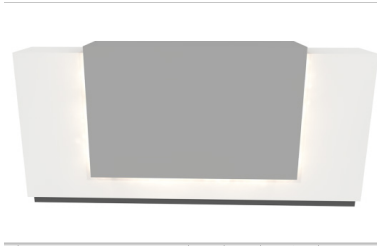

2m Ricoh Desk (D006)

Width -
Height -
Depth -

Available to be graphic wrapped, fabric wrapped & painted in any colour or design.