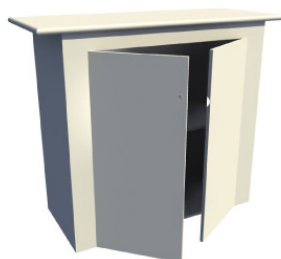

Bars, Counters & Reception Desks.

1m buffet bar (BA007)

Width - 100cm
Height - 100cm
Depth - 50cm
Shelf Height - 50cm

Available in white or any colour upon request.

2m buffet bar (BA008)

Width - 200cm
Height - 100cm
Depth - 50cm
Shelf Height - 50cm

Hexagonal Bar Corner (BA013)

Available to be graphic wrapped, fabric wrapped & painted in any colour or design.

Please note: bar section not included.

IK Buffet Counter (CU001)

Width -
Height -
Depth -

Available in any colour upon request.

Demo Counter (CU002)

Beech top.
Width - 144cm
Height - 4cm
Depth - 63cm

Width - 102cm
Height - 144cm
Depth - 50cm

Tongue and groove base available in any colour.

Demo Counter (CU003)

Width - 99cm Top 120cm-
Height - 110cm
Depth - 45cm